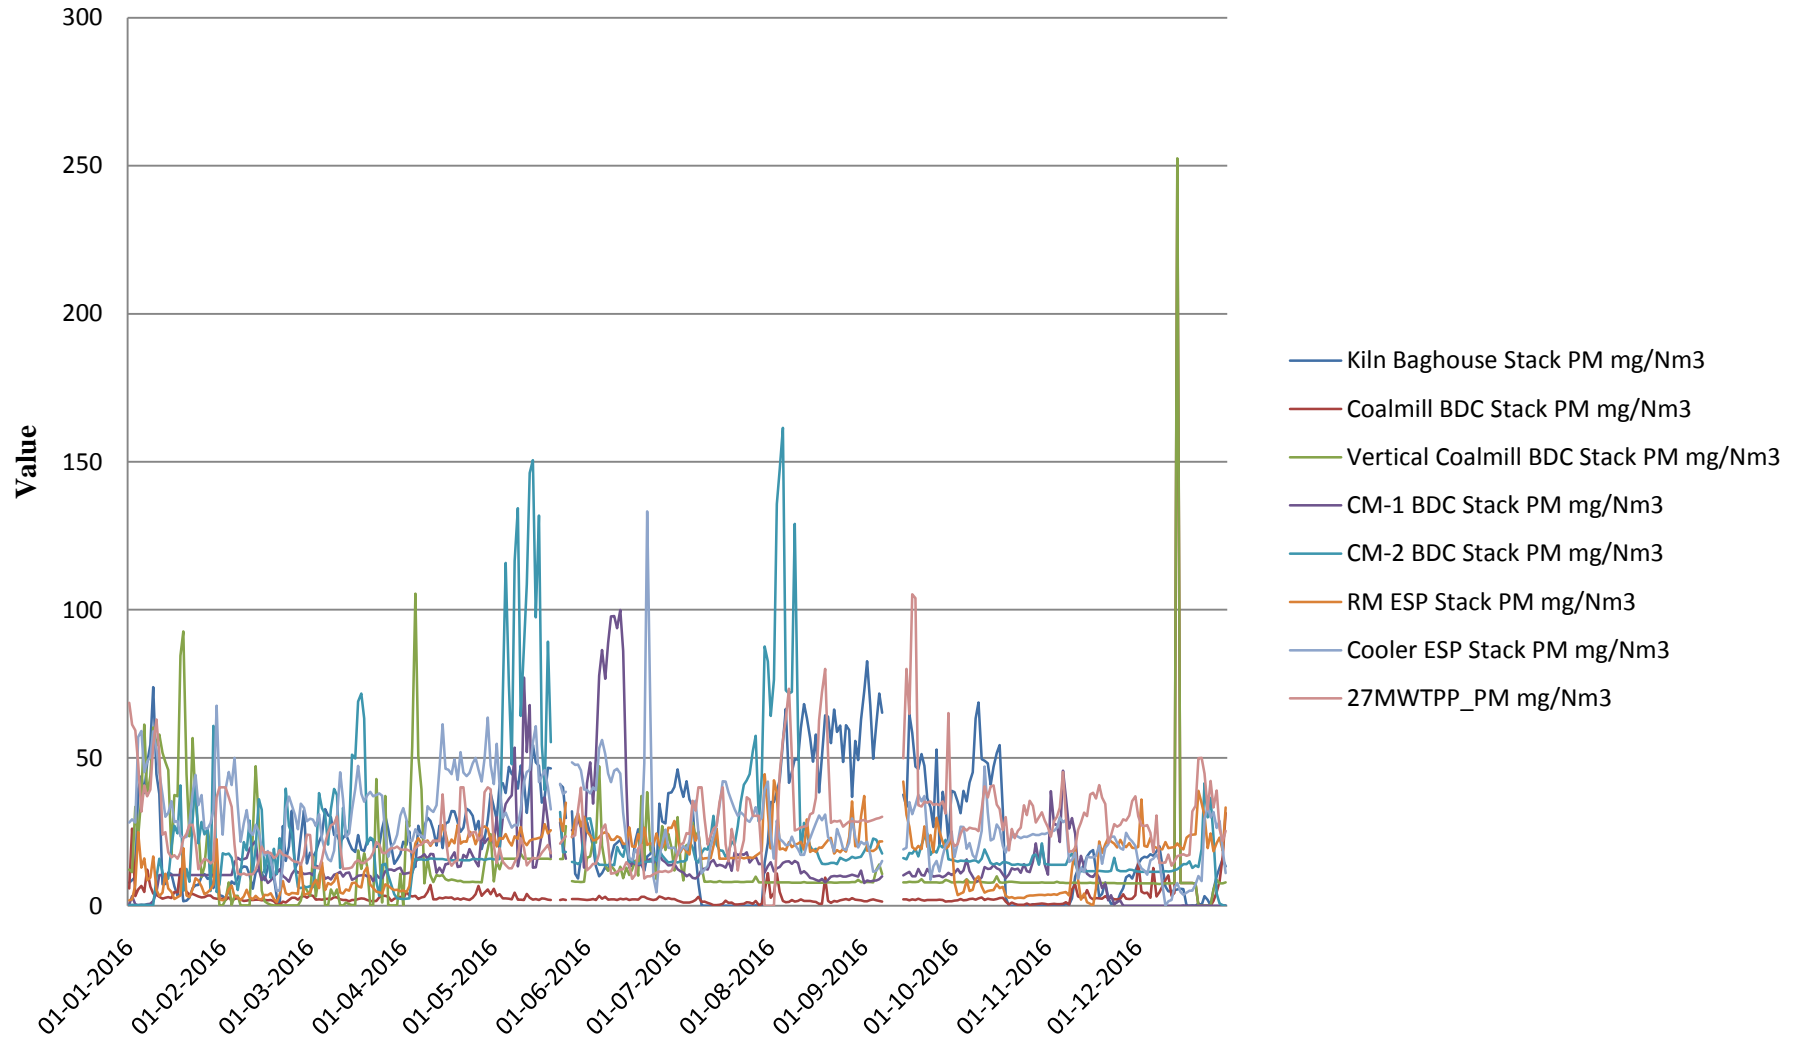

Annual trend of Particulates Emission from M/s Birla Corporation, satna

Annual Gaseous Emission Trend of Birla Vikas Cement CCR