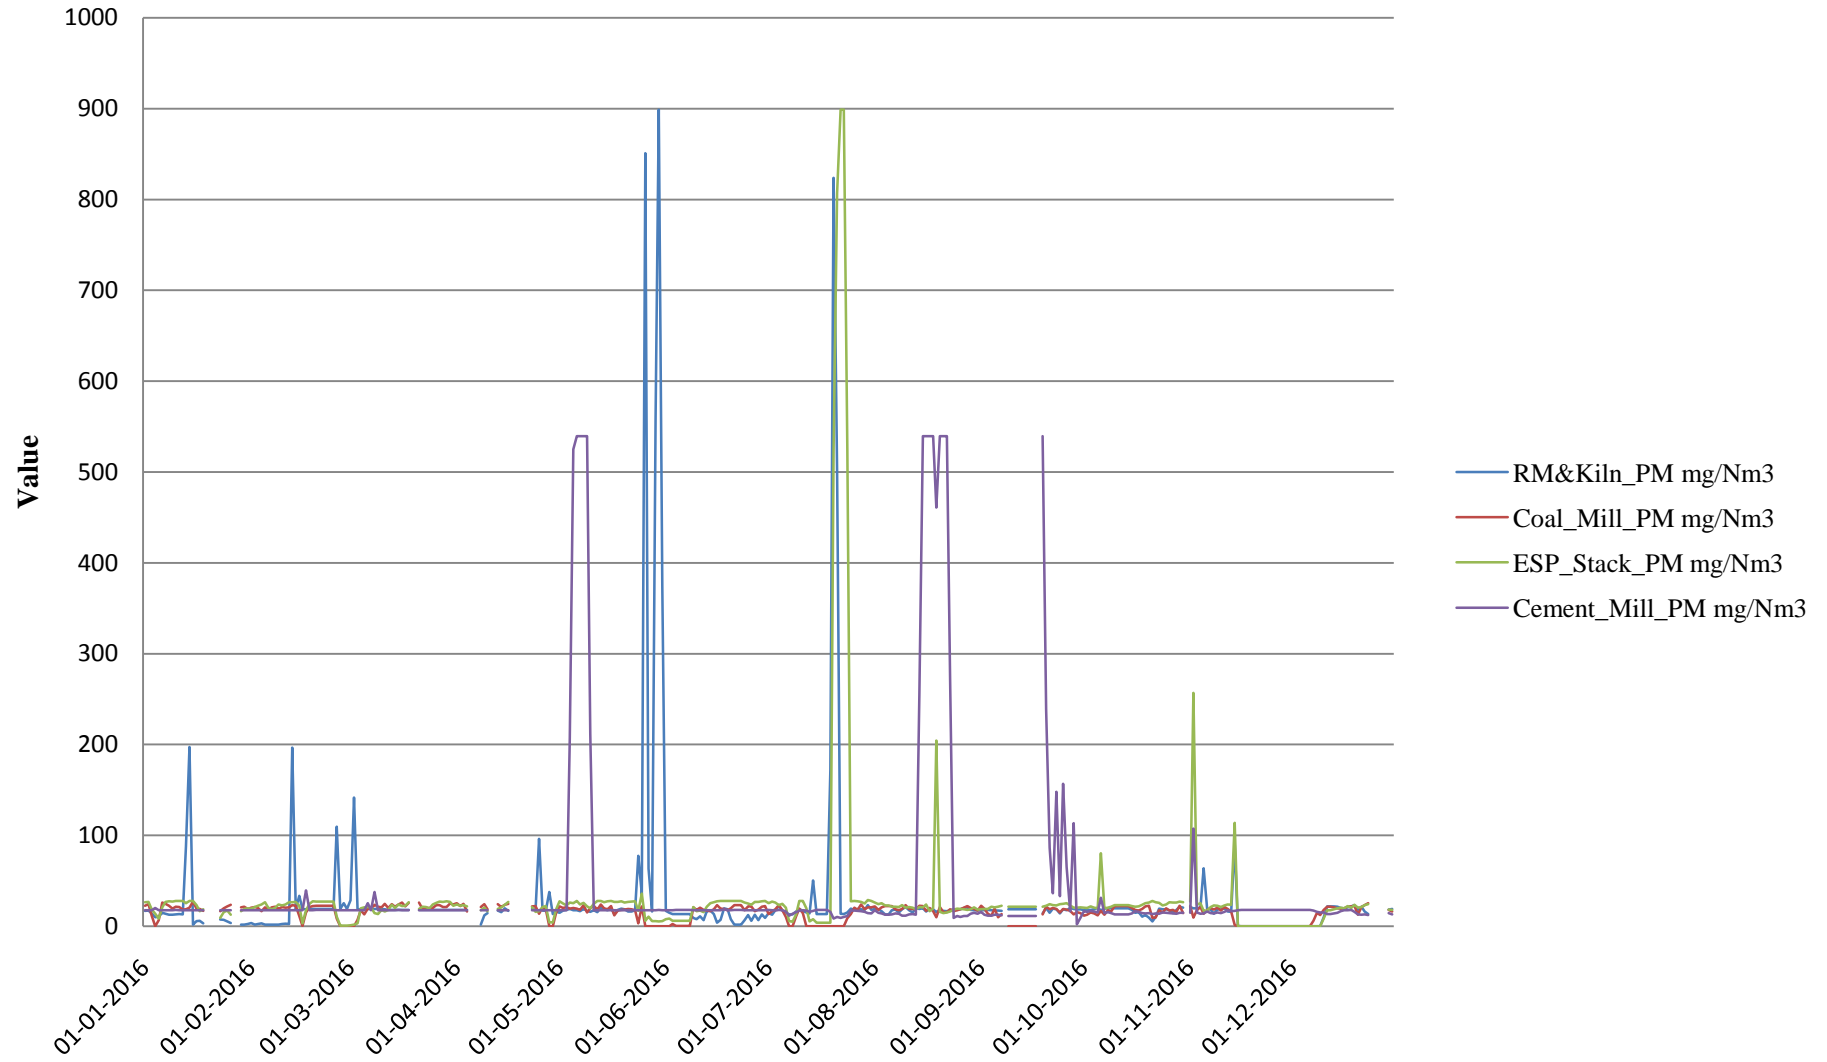

Annual Emission Trend of PM from M/s Reliance Cement, Maihar

Annual Gaseous Emission Trend of M/s Reliance Cement, Maihar