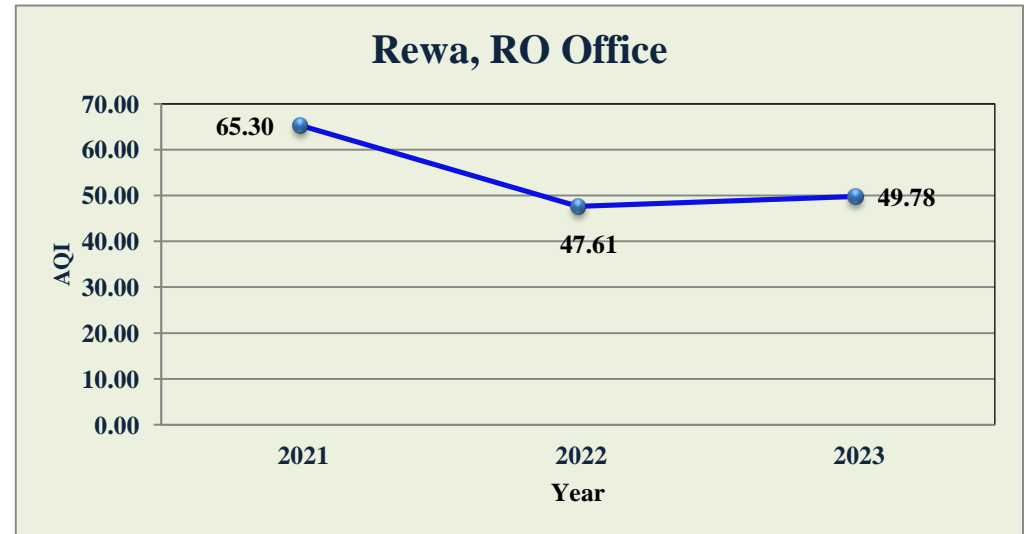

AQI Trend in Cities in Madhya Pradesh

■ 0-50 (Good) ■ 51-100 (Satisfactory) ■ 101-200 (Moderate) ■ 201-300 (Poor) ■ 301-400 (Very Poor) ■ 400< (Severe)