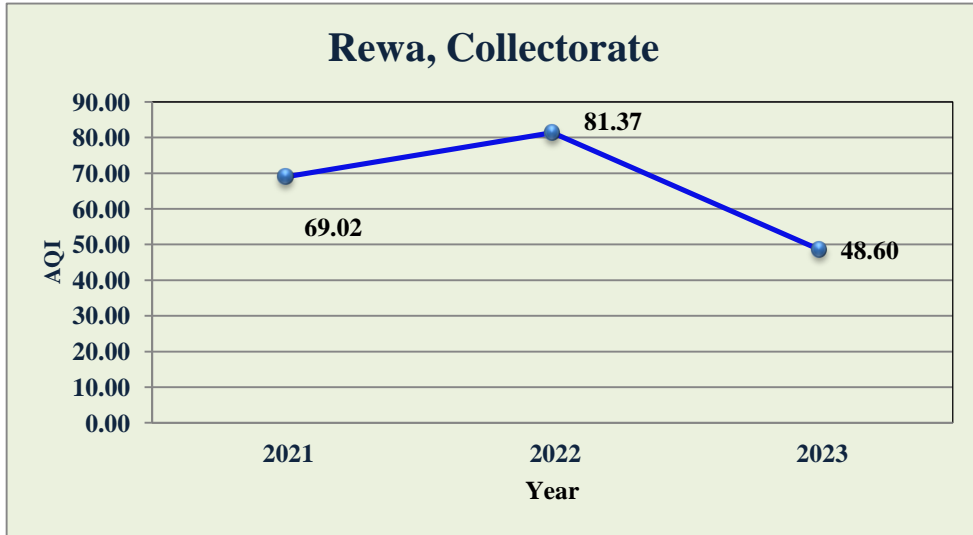

AQI Trend in Cities in Madhya Pradesh

■ 0-50 (Good) ■ 51-100 (Satisfactory) ■ 101-200 (Moderate) ■ 201-300 (Poor) ■ 301-400 (Very Poor) ■ 400< (Severe)