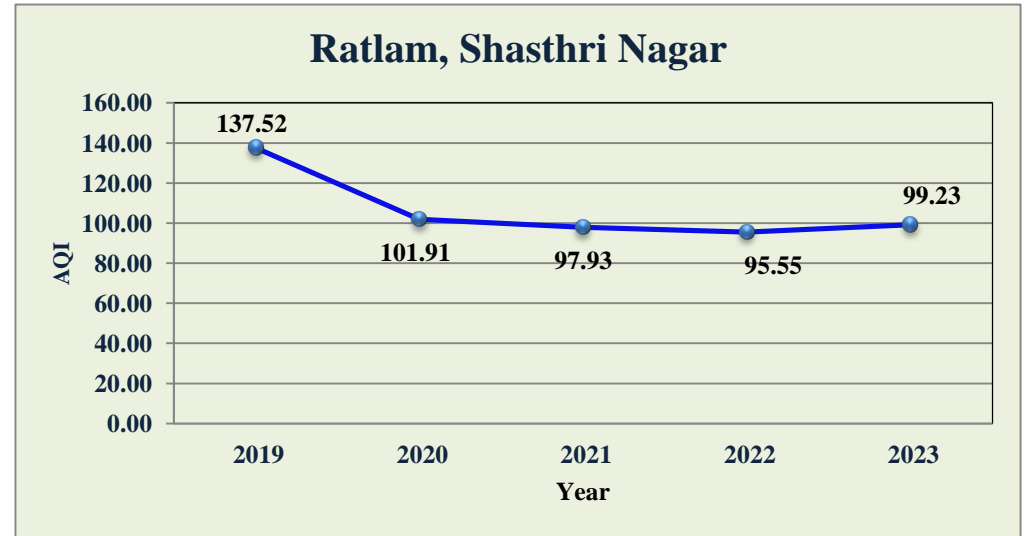

AQI Trend in Cities in Madhya Pradesh

■ 0-50 (Good)
■ 51-100 (Satisfactory)
■ 101-200 (Moderate)
■ 201-300 (Poor)
■ 301-400 (Very Poor)
■ 400< (Severe)