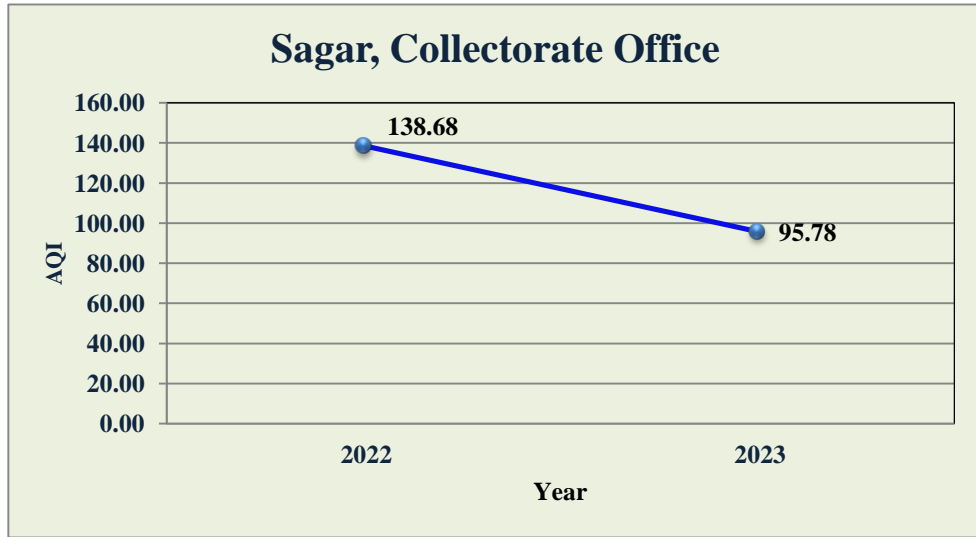

AQI Trend in Cities in Madhya Pradesh

■ 0-50 (Good) ■ 51-100 (Satisfactory) ■ 101-200 (Moderate) ■ 201-300 (Poor) ■ 301-400 (Very Poor) ■ 400< (Severe)