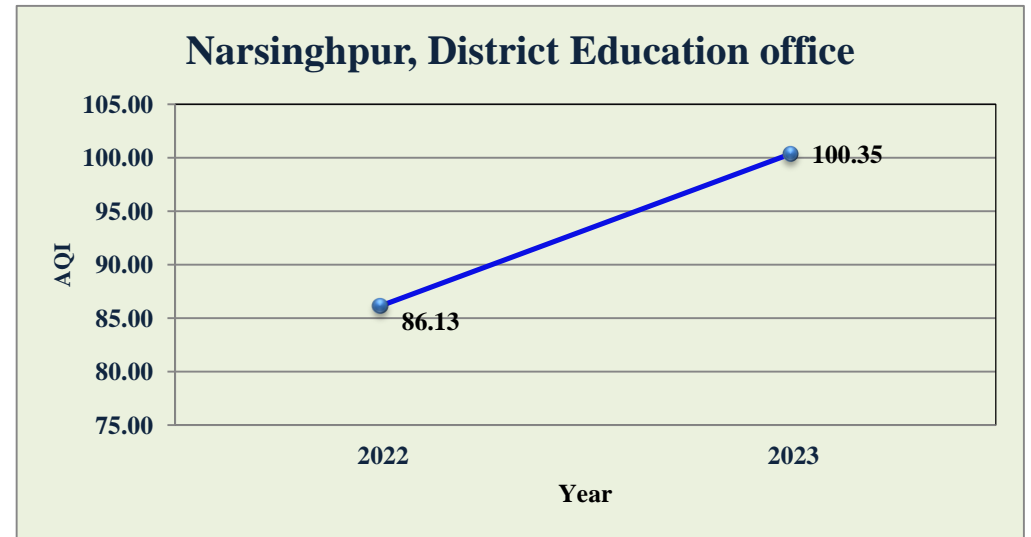

AQI Trend in Cities in Madhya Pradesh

■ 0-50 (Good) ■ 51-100 (Satisfactory) ■ 101-200 (Moderate) ■ 201-300 (Poor) ■ 301-400 (Very Poor) ■ 400< (Severe)