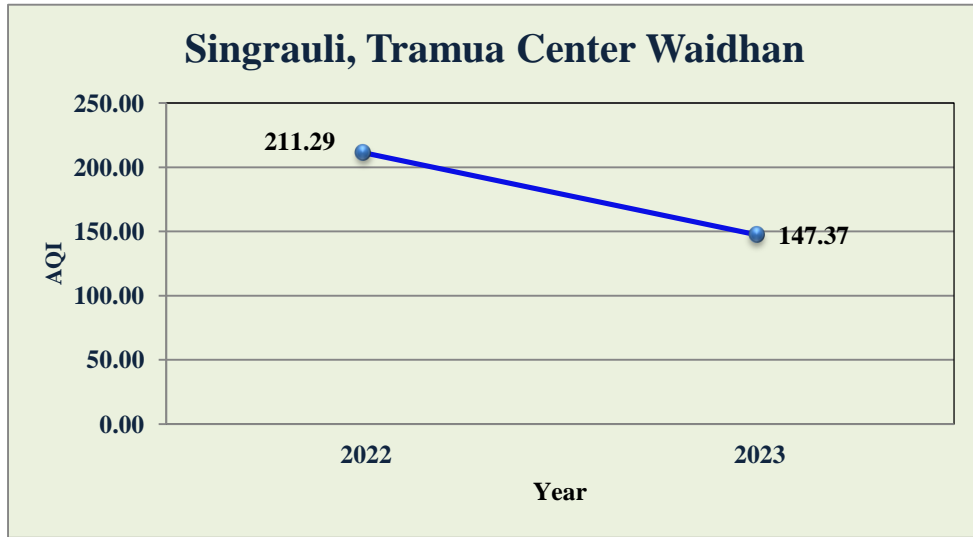

AQI Trend in Cities in Madhya Pradesh

■ 0-50 (Good) ■ 51-100 (Satisfactory) ■ 101-200 (Moderate) ■ 201-300 (Poor) ■ 301-400 (Very Poor) ■ 400< (Severe)