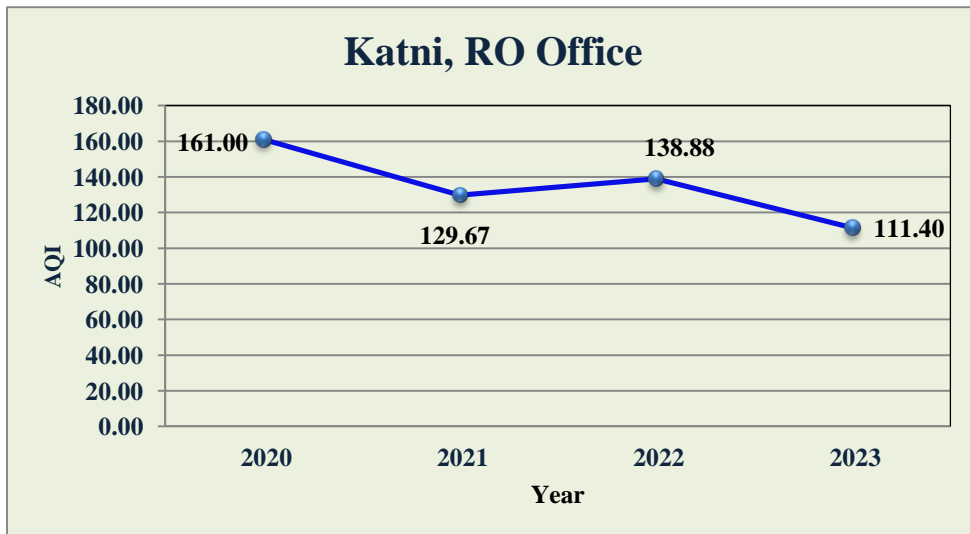

AQI Trend in Cities in Madhya Pradesh

■ 0-50 (Good) ■ 51-100 (Satisfactory) ■ 101-200 (Moderate) ■ 201-300 (Poor) ■ 301-400 (Very Poor) ■ 400< (Severe)