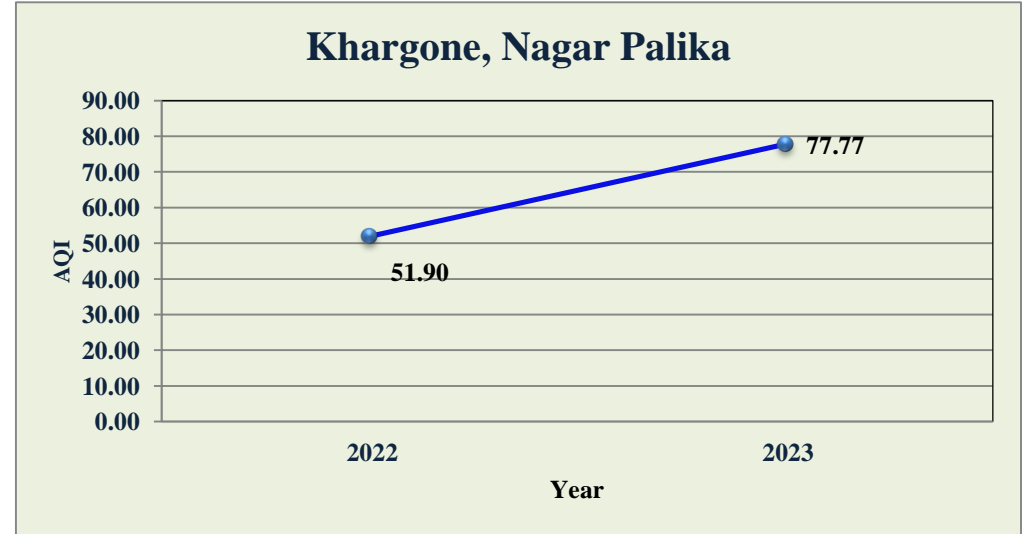

AQI Trend in Cities in Madhya Pradesh

■ 0-50 (Good) ■ 51-100 (Satisfactory) ■ 101-200 (Moderate) ■ 201-300 (Poor) ■ 301-400 (Very Poor) ■ 400< (Severe)