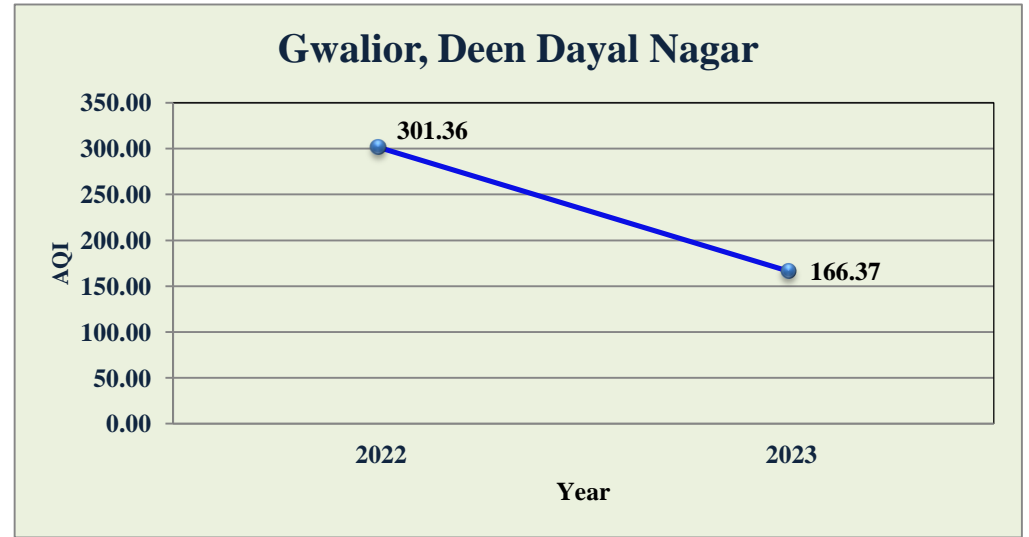

AQI Trend in Cities in Madhya Pradesh

■ 0-50 (Good) ■ 51-100 (Satisfactory) ■ 101-200 (Moderate) ■ 201-300 (Poor) ■ 301-400 (Very Poor) ■ 400< (Severe)