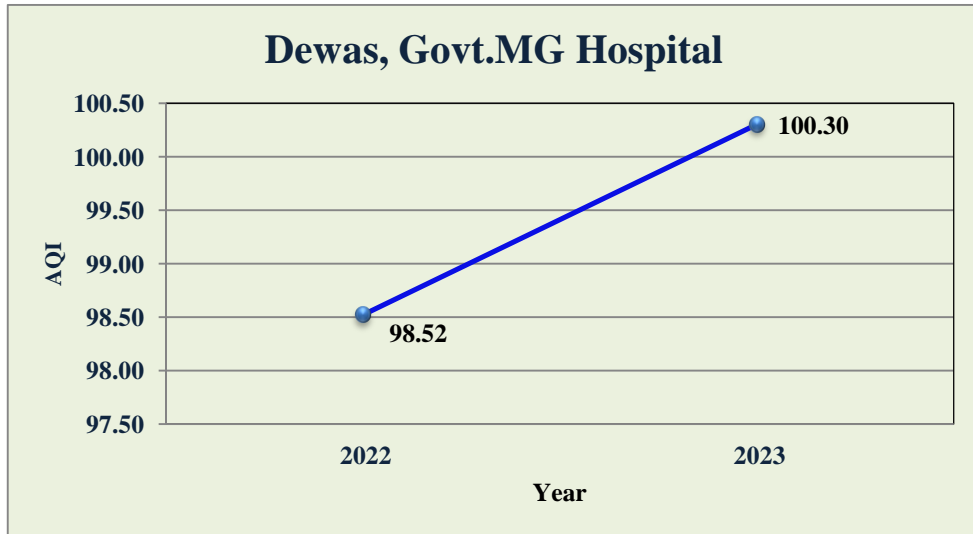

AQI Trend in Cities in Madhya Pradesh

■ 0-50 (Good) ■ 51-100 (Satisfactory) ■ 101-200 (Moderate) ■ 201-300 (Poor) ■ 301-400 (Very Poor) ■ 400< (Severe)