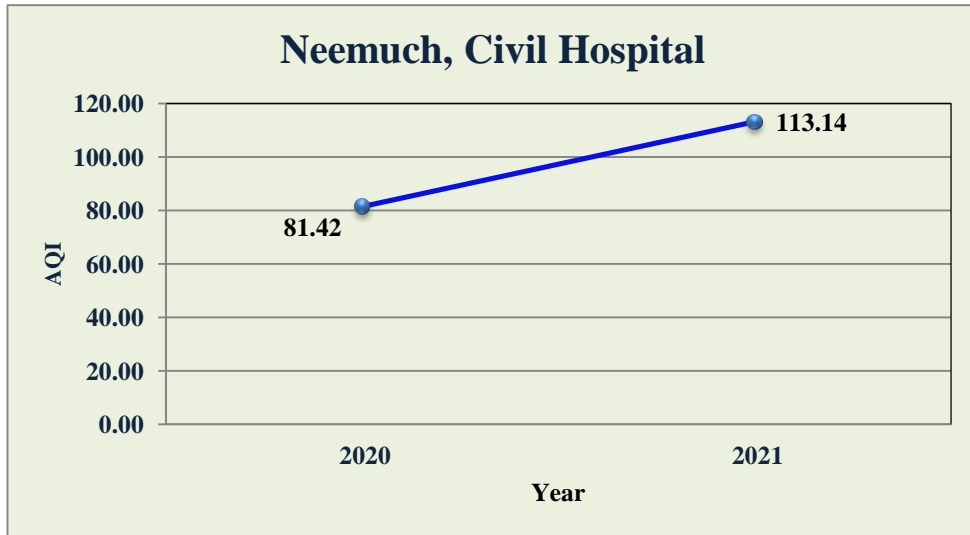

AQI Trend in Cities in Madhya Pradesh

■ 0-50 (Good) ■ 51-100 (Satisfactory) ■ 101-200 (Moderate) ■ 201-300 (Poor) ■ 301-400 (Very Poor) ■ 400< (Severe)