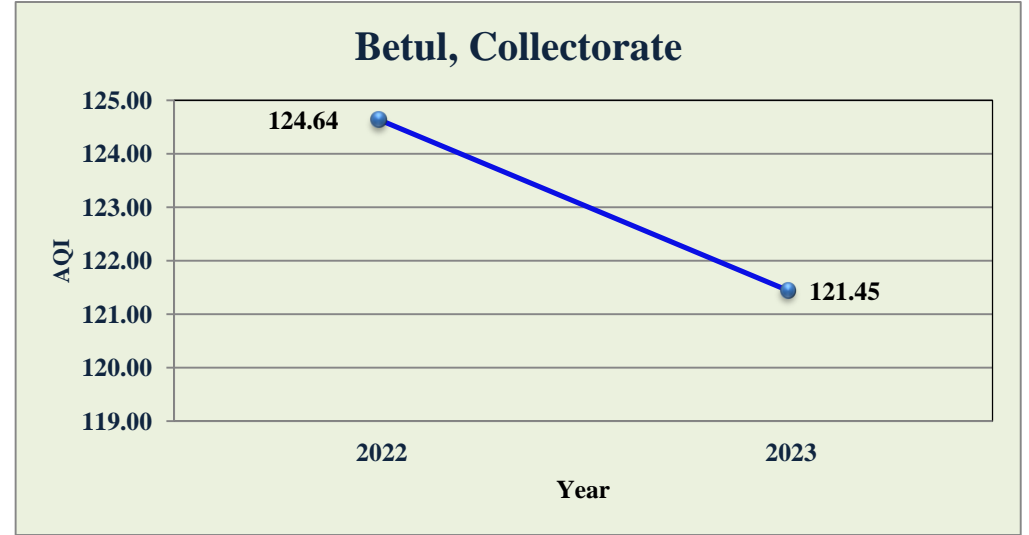

AQI Trend in Cities in Madhya Pradesh

■ 0-50 (Good) ■ 51-100 (Satisfactory) ■ 101-200 (Moderate) ■ 201-300 (Poor) ■ 301-400 (Very Poor) ■ 400< (Severe)