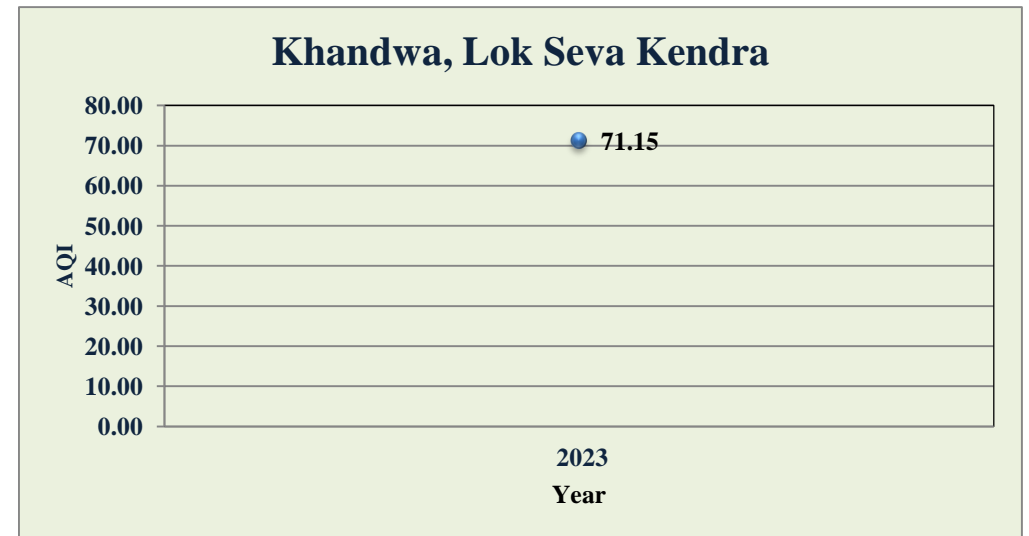

AQI Trend in Cities in Madhya Pradesh

■ 0-50 (Good) ■ 51-100 (Satisfactory) ■ 101-200 (Moderate) ■ 201-300 (Poor) ■ 301-400 (Very Poor) ■ 400< (Severe)