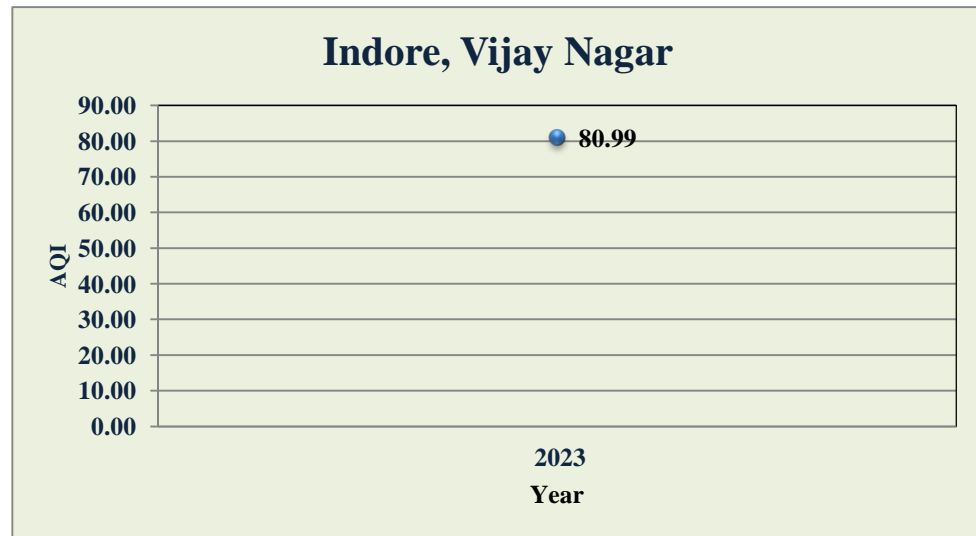

AQI Trend in Cities in Madhya Pradesh

■ 0-50 (Good) ■ 51-100 (Satisfactory) ■ 101-200 (Moderate) ■ 201-300 (Poor) ■ 301-400 (Very Poor) ■ 400< (Severe)