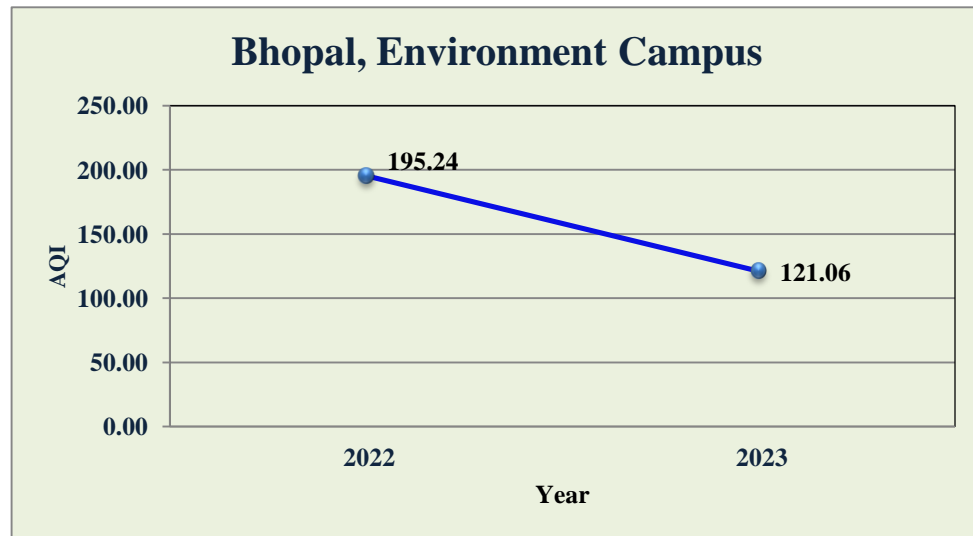

AQI Trend in Cities in Madhya Pradesh

■ 0-50 (Good) ■ 51-100 (Satisfactory) ■ 101-200 (Moderate) ■ 201-300 (Poor) ■ 301-400 (Very Poor) ■ 400< (Severe)