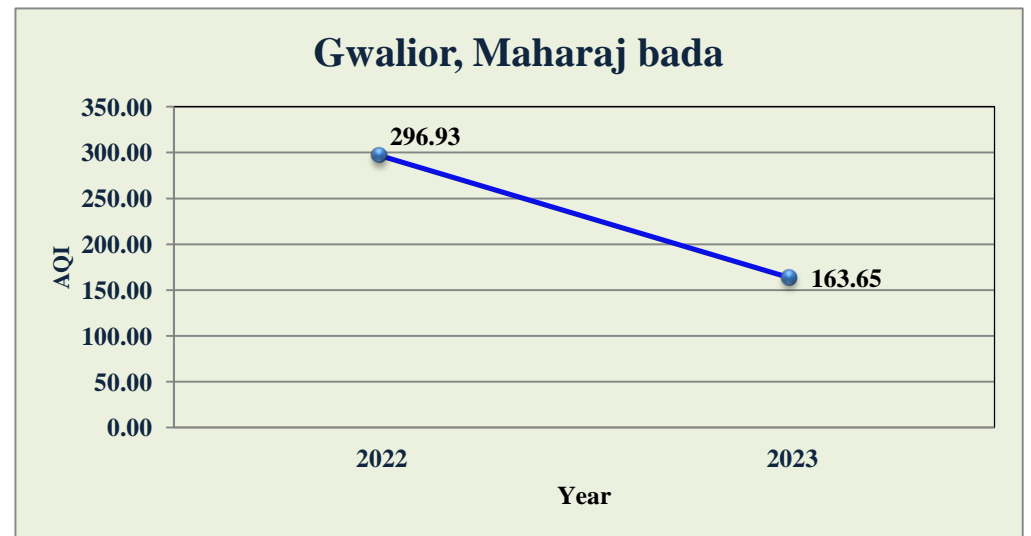

AQI Trend in Cities in Madhya Pradesh

■ 0-50 (Good) ■ 51-100 (Satisfactory) ■ 101-200 (Moderate) ■ 201-300 (Poor) ■ 301-400 (Very Poor) ■ 400< (Severe)