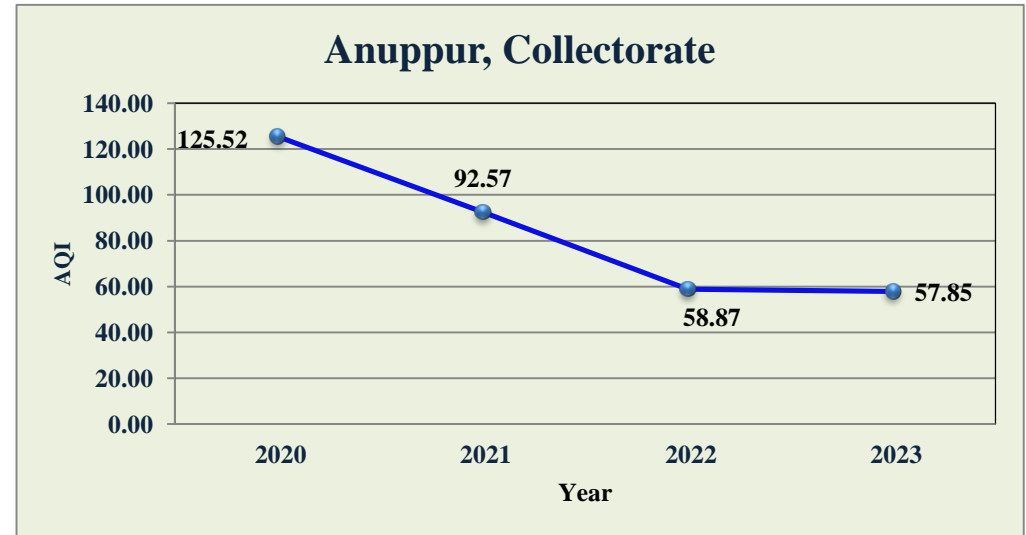

AQI Trend in Cities in Madhya Pradesh

■ 0-50 (Good) ■ 51-100 (Satisfactory) ■ 101-200 (Moderate) ■ 201-300 (Poor) ■ 301-400 (Very Poor) ■ 400< (Severe)